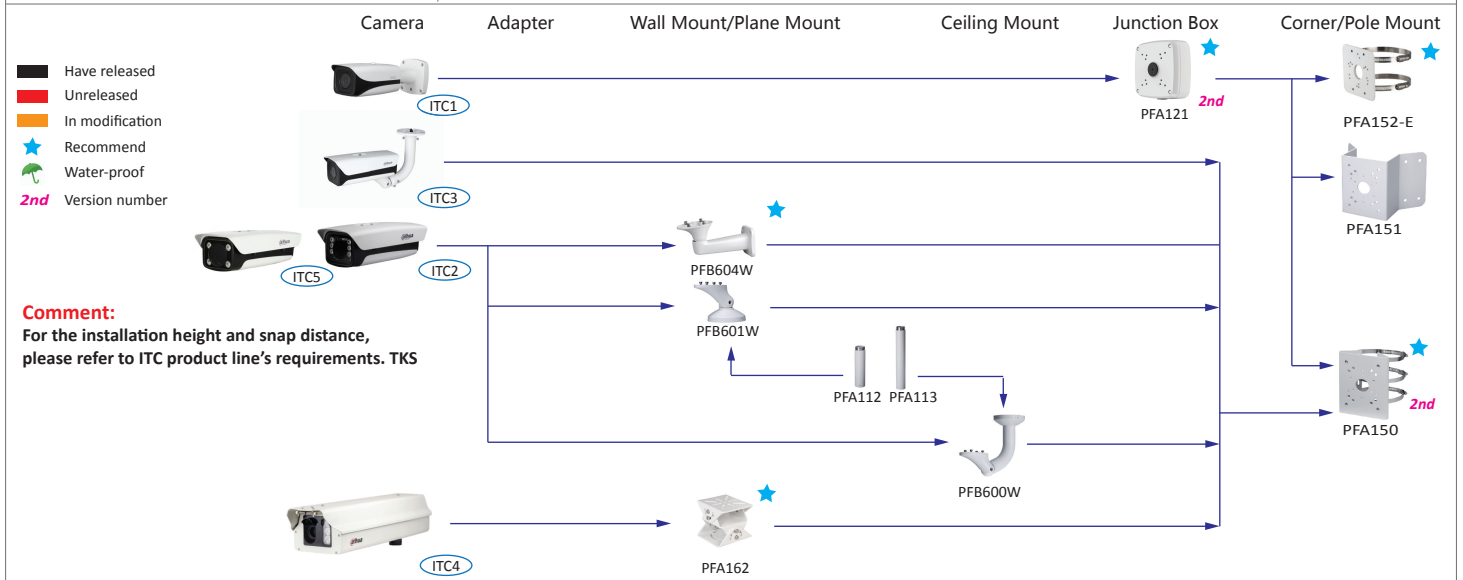

Notes :

1. PTZ dome cameras have the **standard configurations**, and the configurations have been as follows.

Selection of Thermal series cameras

Shape	Thermal Series
BF1	TPC-BF5400/5600(-T)
BF2	TPC-BF2120(-T)
SD2	TPC-SD8420/8620(-T)

Notes :

1. PTZ dome cameras have the **standard configurations**, and the configurations have been as follows.

Shape	ITC
ITC1	ITC237-PW1B-IRZ, ITC217-PW1B-IRLZ
ITC2	ITC237-PU1B-L, ITC237-PU1B-IR
ITC3	ITC217-PW1B-IRLZ10
ITC4	ITC602-RU1A, ITC302-RU1A, ITC206-RU1A, ITC235-TU1A
ITC5	ITC231-RU1A-IRL-VF1042

- Have released
- Unreleased
- In modification
- Recommend
- Water-proof
- 2nd Version number

Comment: Solid lines and dotted lines have the same meaning.

Notes :

1. PTZ dome cameras have the **standard configurations**, and the configurations have been as follows.