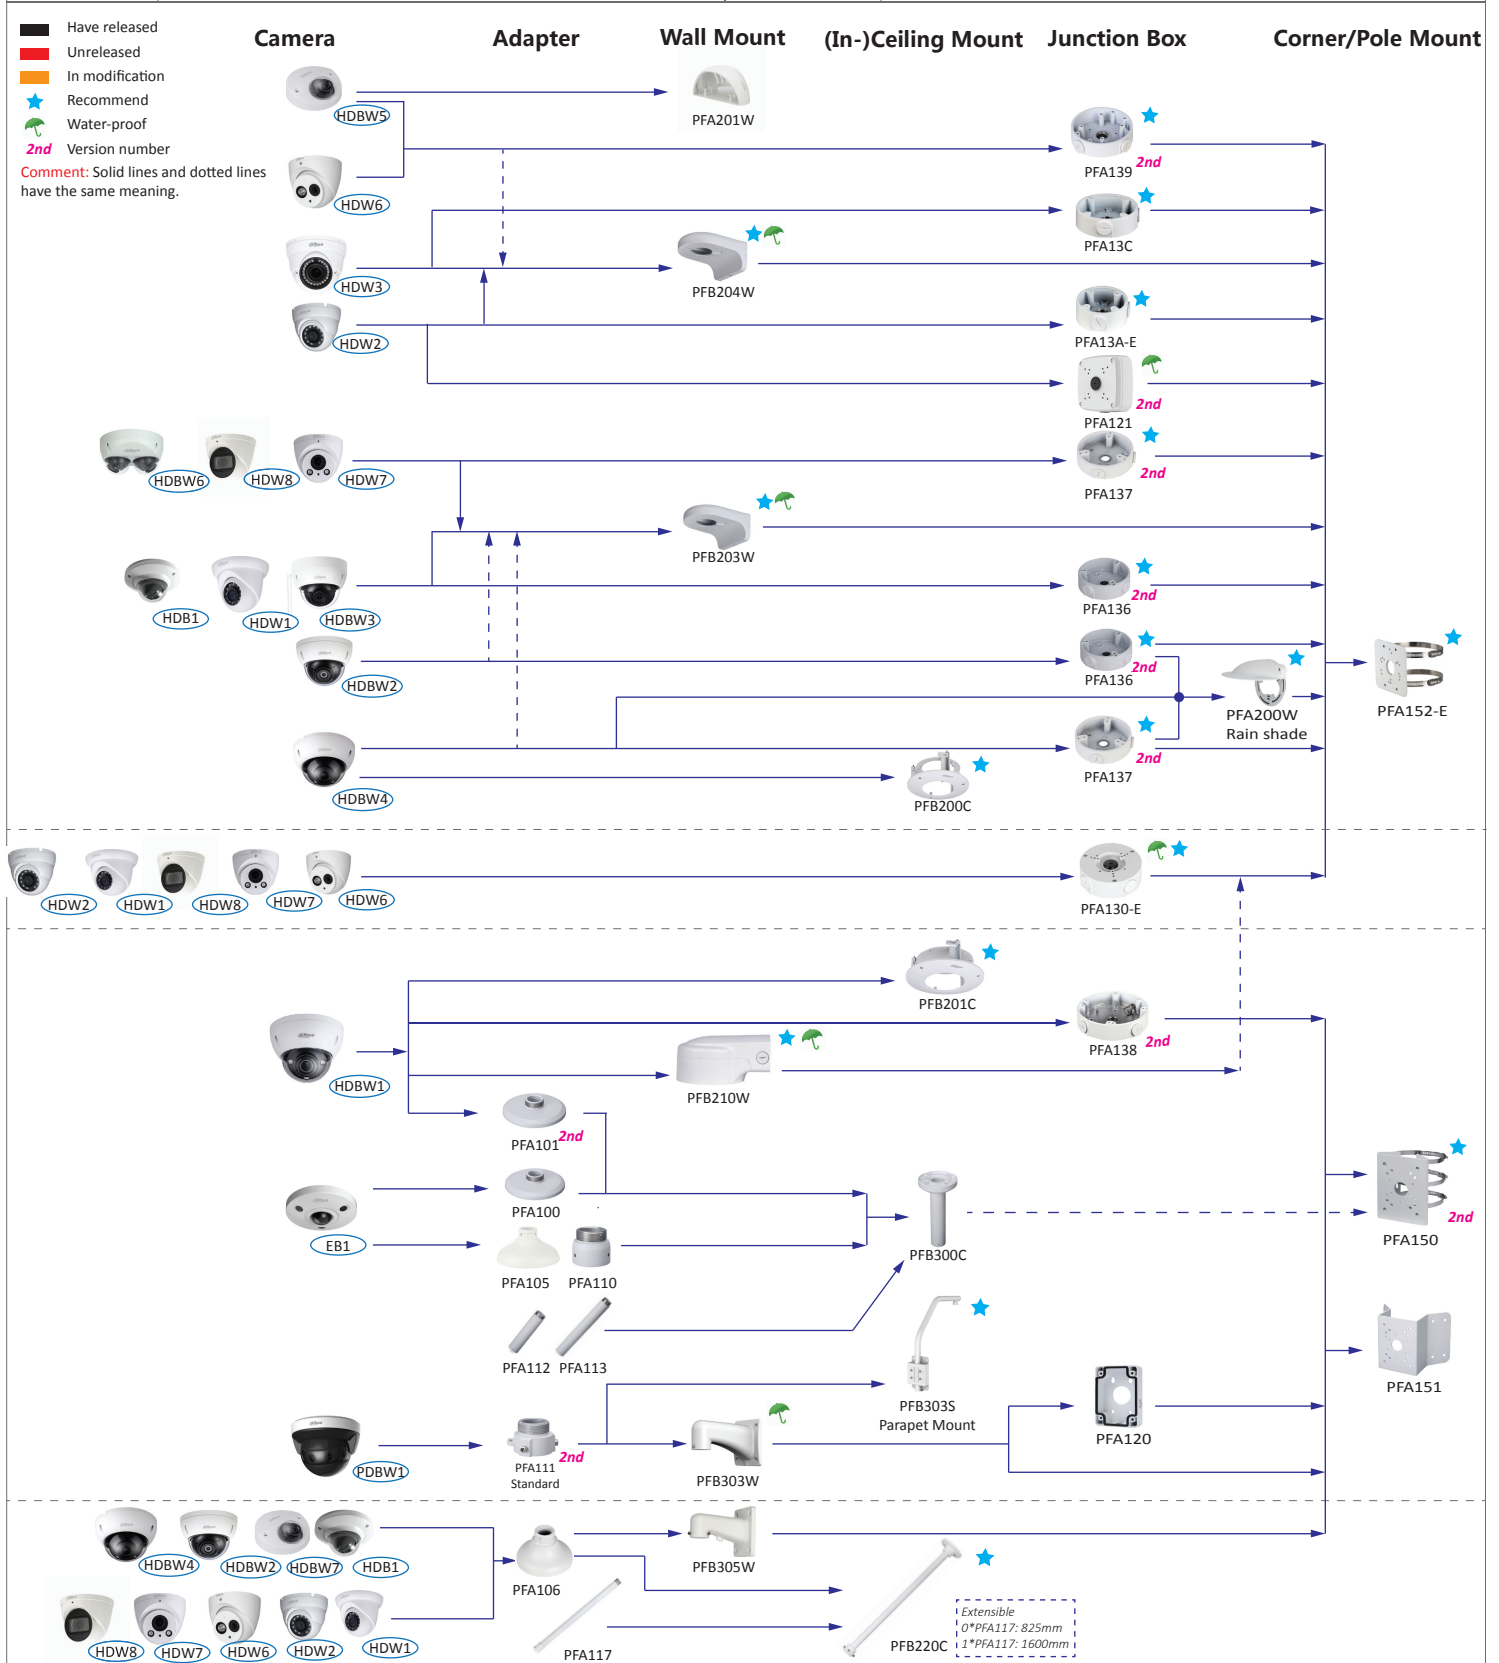

Selection of dome cameras

Shape	Network	Shape	Network
(HDB1)	HDB4231/4431C-AS, EB5531(-M/M12)	(HDBW1)	HDBW8231/8331/81200/81230E-Z, HDBW8231/8331/5231/5431/5631/5831E-Z5E, HDB5331E, HDBW5331E, HDBW8242E-Z4FD, HDBW8242E-Z4FR, HDBW8231/8232/8331/8630/81230/5231/5431/5631/5831E-ZE
(HDW1)	HDW1230/1431/1531S	(HDBW2)	HDBW1230/1431/1531E(-S), HDBW4231/4431/4631/4831E-ASE
(HDW2)	HDW4231/4431M	(HDBW3)	HDBW1120/1320/1235/1435E-W, HDBW1230/1430E-AW
(HDW6)	HDW4231/4431/4830EM-AS, HDW4231/4431/4631/4831EM-ASE	(HDBW4)	HDBW2831R-ZS, HDBW5231/5431/5631/5831R-ZE, HDBW2231/2421/2431/2531R-ZS/VFS, HDBW2831R-ZS, HDBW1831R
(HDW7)	HDW2121/2221/2230/2231/2320/2421/2431/2531R-ZS, HDW5231/5431/5830R-Z	(HDBW5)	HDBW4231/4431F-AS/M/M12, HDBW4231F-MPC/M12PC
(HDW8)	HDW5231/5431/5631/5831R-ZE	(HDBW6)	HDBW4231F-E2-M
(EB1)	EBW8630/81230, EBW8630-IVC	(PDBW2)	PDBW5831-B360
(PDBW1)	PDBW8800/8802-A180