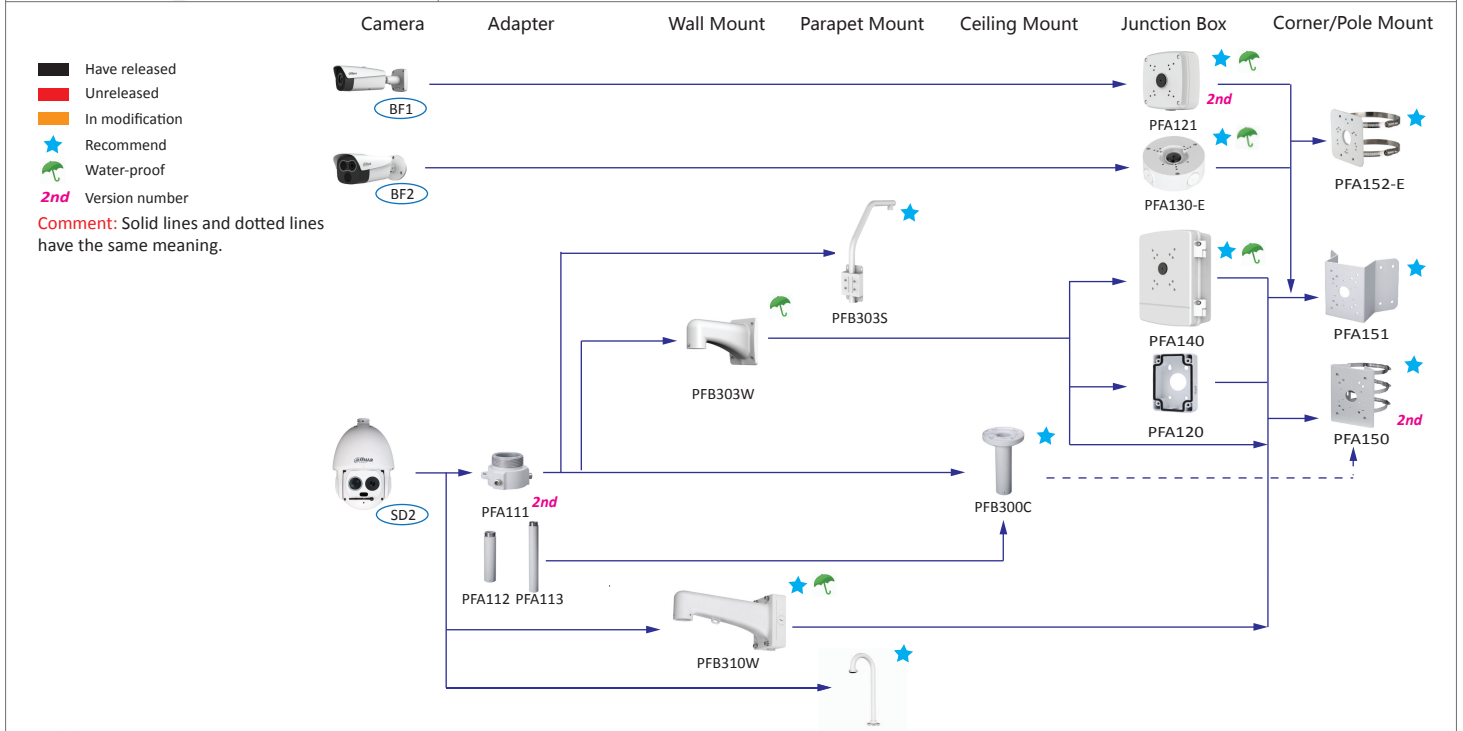

Selection of PTZ dome cameras

Shape	PTZ Dome		Shape	PTZ Dome	
	HDCVI	Network		HDCVI	Network
SD22	SD22204I-GC	SD22204T-GN, SD22404T-GN	SD59	SD59131/225/230/430I-HC	SD59131/225/230/430U-HNI
SD22(W)		SD22204T-GN-W, SD22404-GN-W	SD6AE	SD6AE230IA-HC	SD6AE230F-HNI, SD6AE530U-HNI, SD6AE240/830V-HNI
SD29		SD29204T-GN(-W)	SD6AL		SD6AL230F-HNI, SD6AL830V-HNI, SD6AL245U-HNI(-IR)
SD42	SD42116/212I-HC	SD42212T-HN	SD60	SD60131/225/230/430I-HC	SD60131/225/230/430U-HNI
SD40	SD40116/212I-HC	SD40212T-HN	SD65F	SD65F230IA-HC	SD65F230F-HNI
SD50	SD50131/225/230/430I-HC	SD50131/225/230/430U-HNI	SD6CE		SD6CE131/225/230U-HNI, SD6CE245U-HNI
SD49	SD49116/225/131/212I-HC	SD49212/225/412T-HN, SD49225T-HN-W	SD6C	SD6C131/225/230/430I-HC	SD6C131/225/230/430U-HNI
SD12		SD12200T-GN, SD12200T-GN-W, SD12203T-GN, SD12203T-GN-W	SD8A		SD8A840/440/240VI-HNI
SD1A		SD1A200T-GN, SD1A200T-GN-W, SD1A203T-GN, SD1A203T-GN-W	SD10		SD10A248V-HNI

Notes :

1. PTZ dome cameras have the **standard configurations**, and the configurations have been as follows.

Selection of Thermal series cameras

Shape	Thermal Series
BF1	TPC-BF5400/5600(-T)
BF2	TPC-BF2120(-T)
SD2	TPC-SD8420/8620(-T)

Notes :

1. PTZ dome cameras have the **standard configurations**, and the configurations have been as follows.

Shape	ITC
ITC1	ITC237-PW1B-IRZ, ITC217-PW1B-IRLZ
ITC2	ITC237-PU1B-L, ITC237-PU1B-IR
ITC3	ITC217-PW1B-IRLZ10
ITC4	ITC602-RU1A, ITC302-RU1A, ITC206-RU1A, ITC235-TU1A
ITC5	ITC231-RU1A-IRL-VF1042