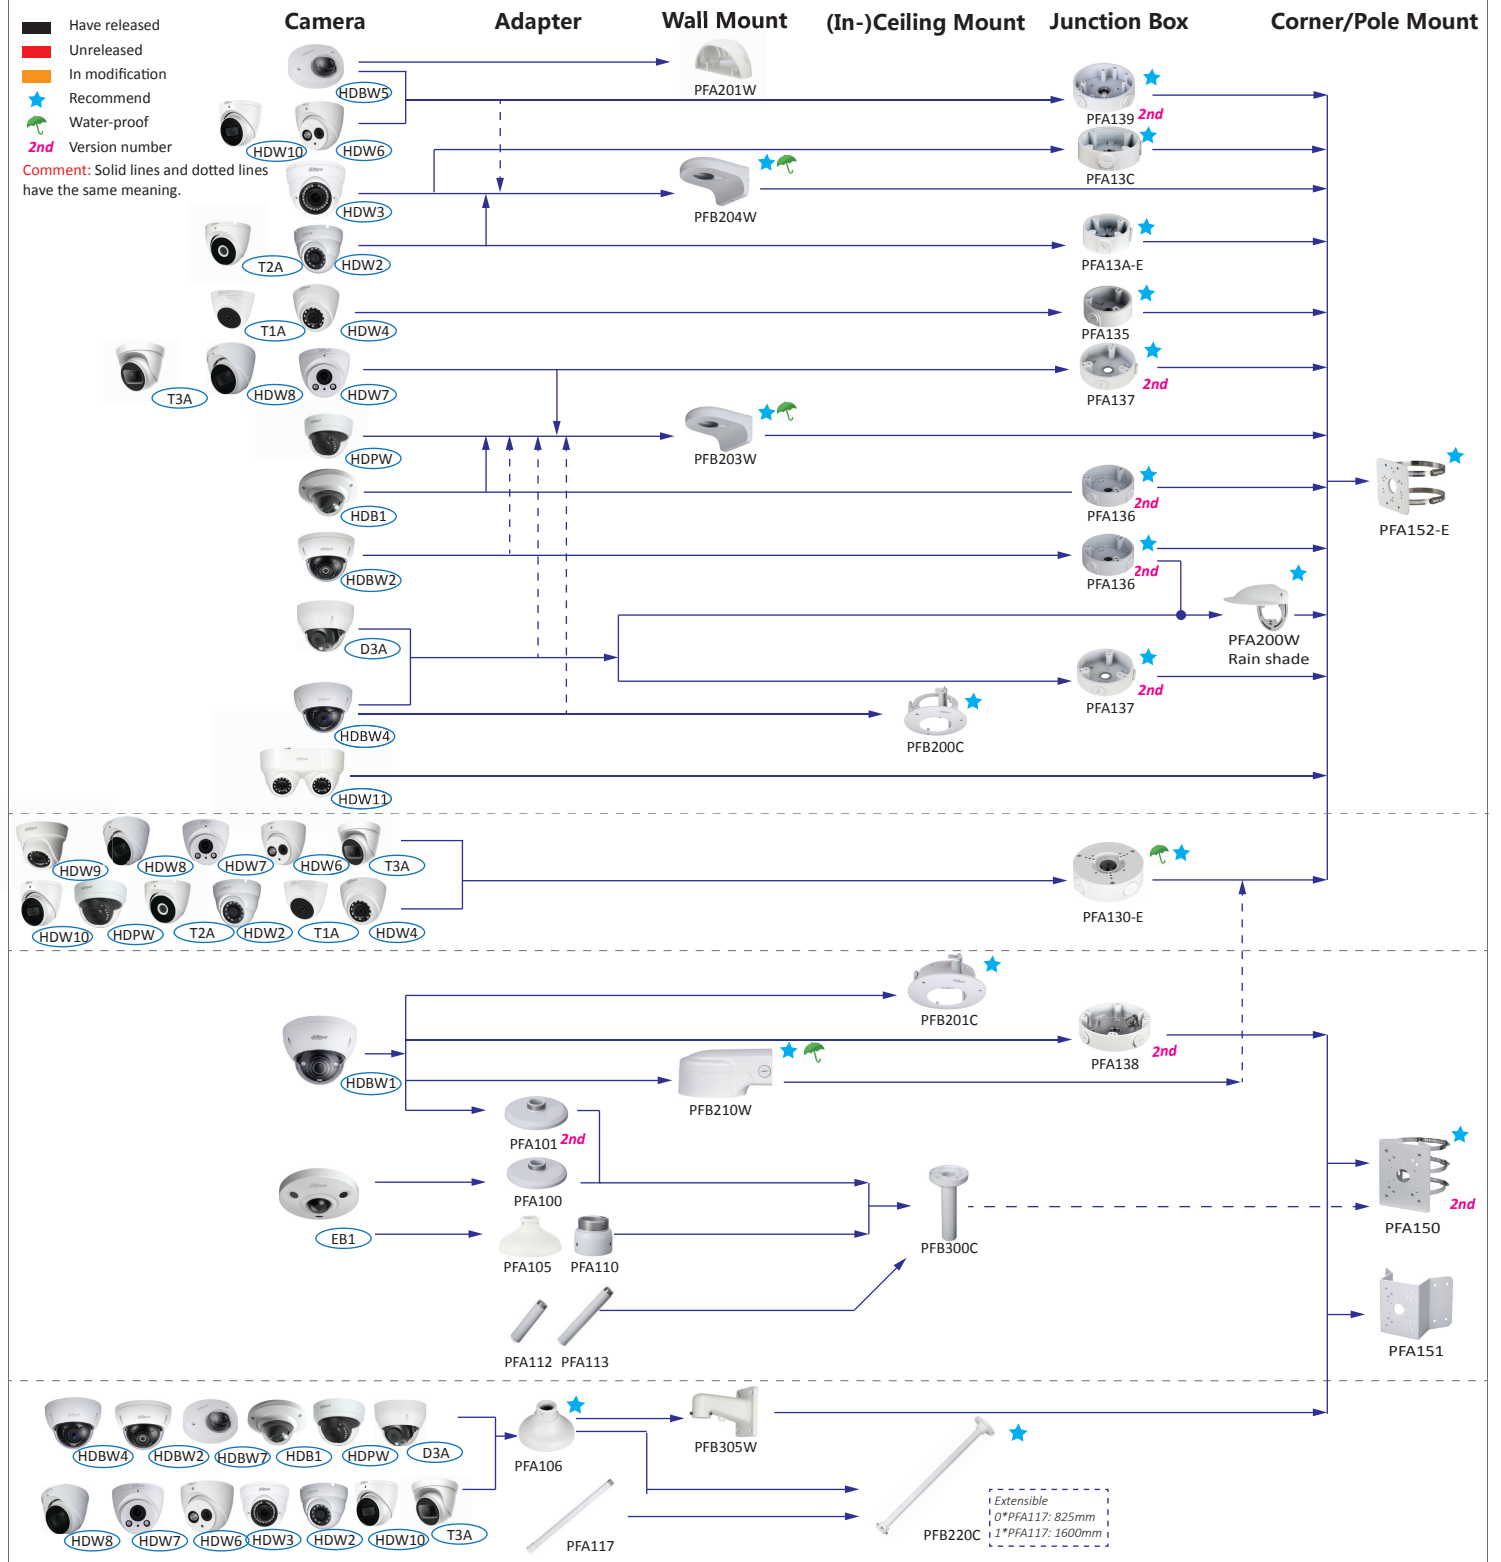

Selection of dome cameras

Shape	HDCVI	Shape	HDCVI
(HDW2)	HDW1000/1100/1200/1220/1230/1400/1500/2241/2401/2501M	(T2A)	T2A21
(HDW3)	HDW1100/1220/1400R-VF	(T3A)	T3A21-VF
(HDW4)	HDW1000/1100/1200/1220/1400R	(D3A)	D3A21-VF
(HDW6)	HDW1100/1200/1400/1220/1230/1500/2401EM(-A), HDW1200/1400EM-POC	(HDBW1)	HDBW3231/3802E-Z/ZH
(HDW7)	HDW2401R-Z	(HDBW2)	HDBW1100/1200/1220/1230/1400/1500/2401/2501E
(HDW8)	HDW1200/1230/1500/2241/2501/2802/2601T-Z-A(-DP)	(HDBW4)	HDBW1100/1220/1400R-VF, HDBW2802R,HDBW2241/2501/2601/2802R-Z(-DP), HDBW1200/1230/1500R-Z,HDBW2231R-Z-POC
(HDW9)	HDW1200/1230/1500SL	(HDBW5)	HDBW2241F-A
(HDW10)	HDW2802/2601/2241/2501/2249T-A	(HDB1)	EB2401
(HDW11)	HDW2241M-E2	(EB1)	EBW3802
(HDPW)	D1A21		
(T1A)	T1A21