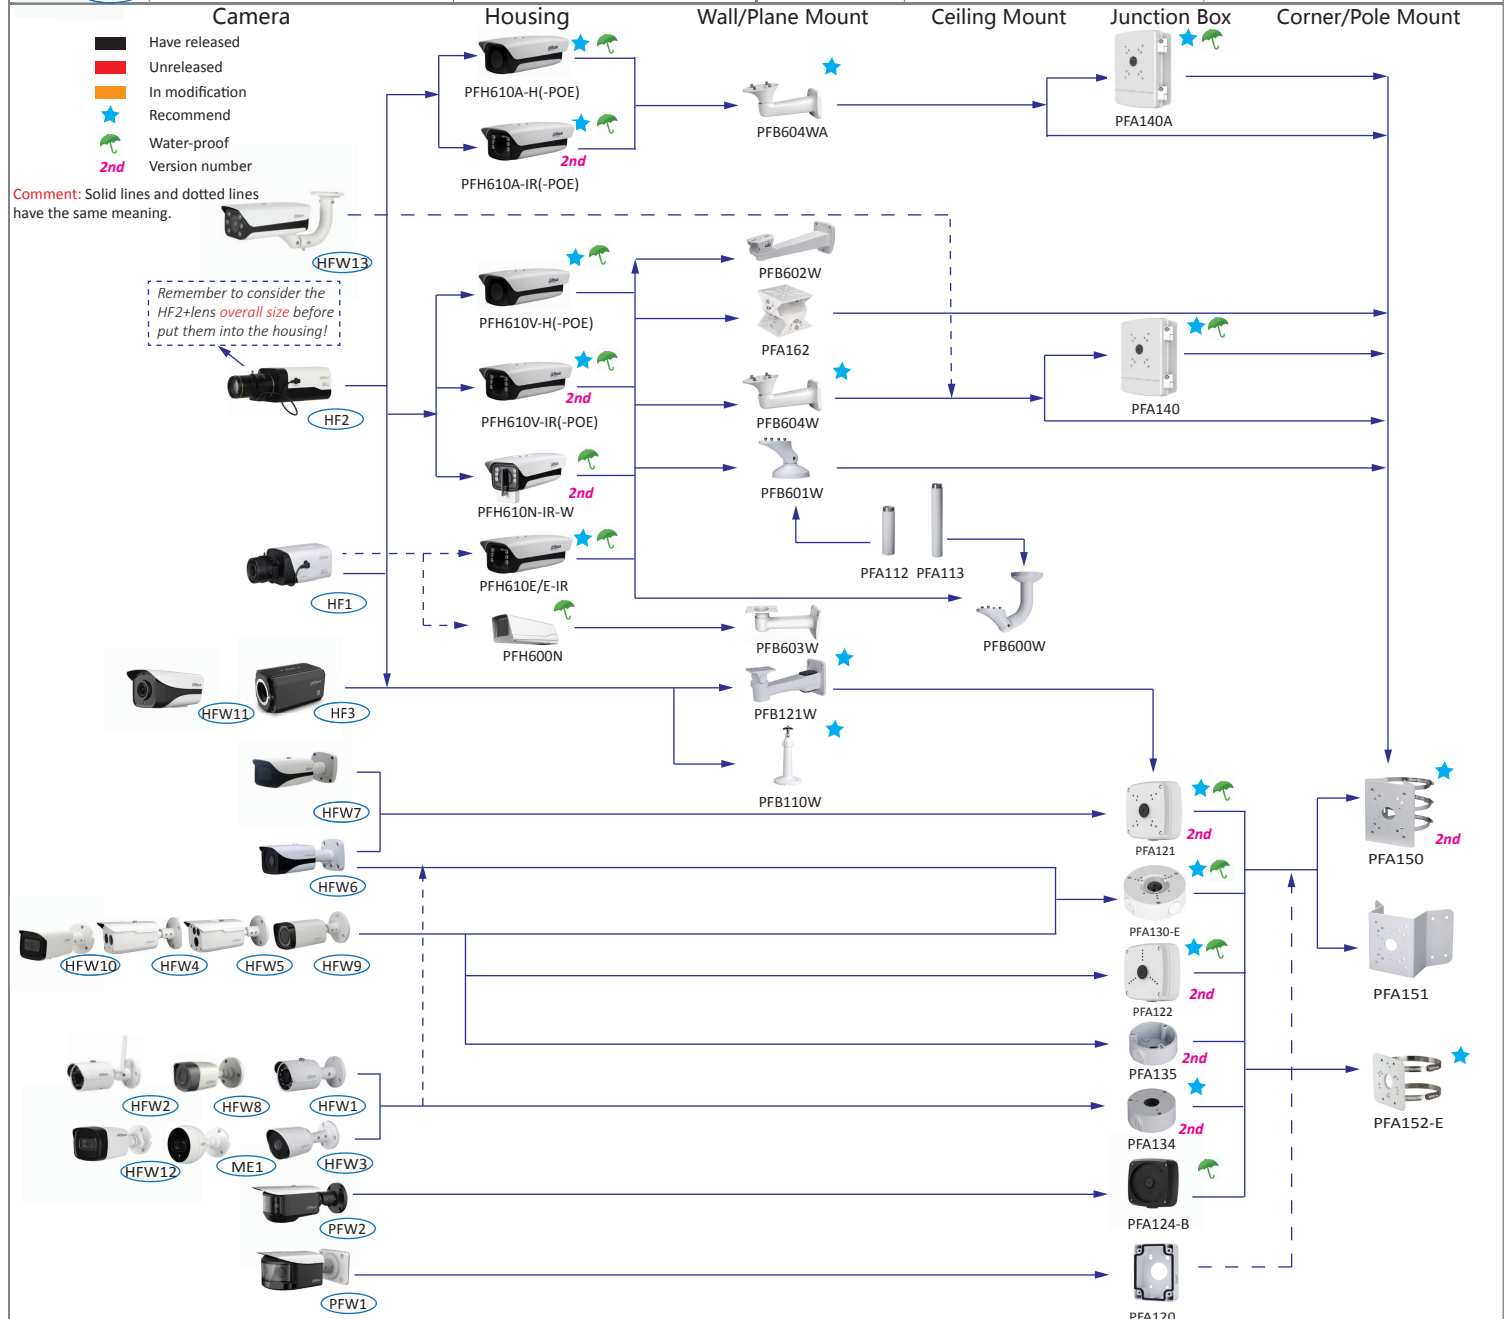

Selection of box cameras

Shape	HDCVI	Network	Shape	HDCVI	Network
	HFW1000/1100/1220/1230/1400/ 1500SL, HFW1000/1100/1200/1220/1230/ 2241/1400/2401/1500/2501S, LC1200SL-W, HFW1200/1400S-POC	HFW1230/4231/1431/4431S/1531S		ME1200/1400/2802B	
		HFW1120/1235/1320/1435S-W		HF3231E	HF81230E, HF5431/5231/81230E-E
	HFW1400T, LC1220T-TH, HFW1200/1230/1500T(-A)				HF8231/8232/8331/8630/8835F, HF8232F-NF, HF8242F-FD/FR HF8231/8232/8331/8630F-E
	HFW1100/1220/1400B			HF3805G	
	HFW1100/1200/1220/1230/1400/ 1500D, HFW2401D				PFW8601/8800/8802-A180
	HFW2401E HFW2241/2249/2501/2601/2802E-A	HFW4231/4431/4631/4831E-SE HFW1831E		PFW3601-A180	
	HFW3231E-Z, HFW3802E-Z/ZH-VP, HFW3231E-Z12	HFW8231/8331/81200/81230E-Z, HFW5231/8231/8331/5431/5830E-Z5, HFW5231E-Z12, HFW8231/8232/5231/ 8331/5431/5631/8630/5831/81230E-Z, HFW5231Z-Z12E, HFW8231/8331/ 5231/5431/5631/5831E-Z5E			HFW8242E-Z4FD-IRA-LED, HFW8242E-Z20FD-IRA-LED, HFW8242E-Z4FR-IRA-LED, HFW8242E-Z20FR-IRA-LED,
	HFW1000/1100/1200/1220/1400R, HFW1000/1100/1220RM, B1A21, B2A21			HFW1200/1230/1500TL(-A)	
	HFW1100/1220/1400R-VF(-IRE6), HFW1200/1230/2401/1500R-Z-IRE6, HFW2231R-Z-IRE6-POC	HFW2231/2431R-ZS/VFS-IRE6			HFW4230M-4G-AS-I2
	HFW2241/2501/2601/2802T-Z-A(-DP), HFW2241/2249/2501/2802T-I8-A	HFW4231/4431/4631/4831T-ASE, HFW2231/2431/2531T-VFS/ZS/VFAS /ZAS, HFW4239T-ASE-NI, HFW2831T-ZS			