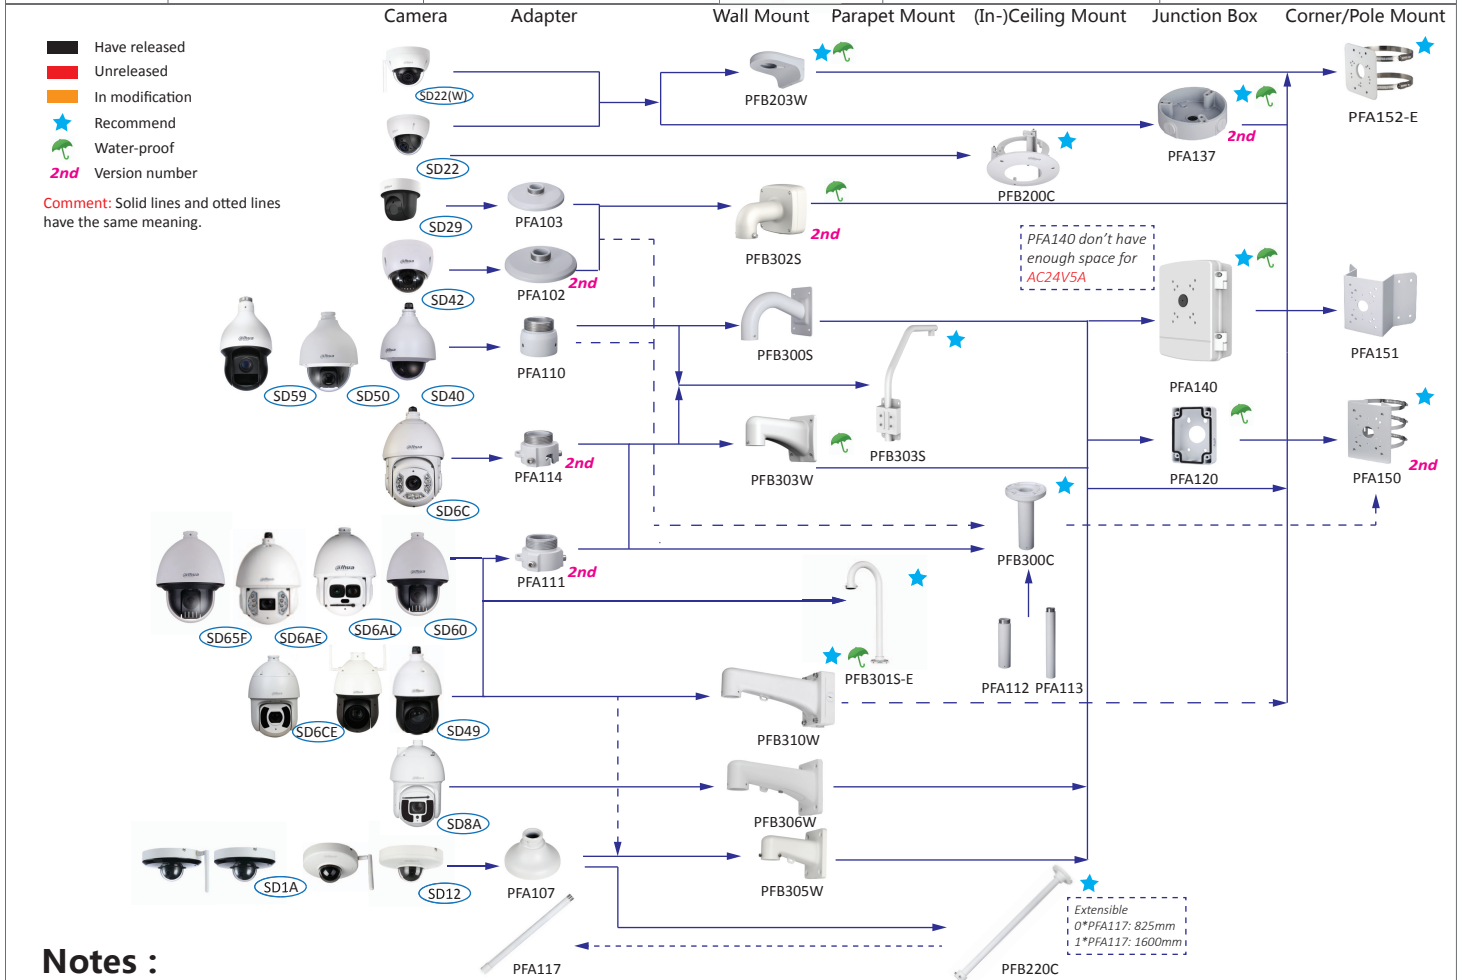

Selection of PTZ dome cameras

Shape	PTZ Dome		Shape	PTZ Dome	
	HDCVI	Network		HDCVI	Network
SD22	SD22204I-GC	SD22204T-GN, SD22404T-GN	SD59	SD59131/225/230/430I-HC	SD59131/225/230/430U-HNI
SD22(W)		SD22204T-GN-W, SD22404-GN-W	SD6AE	SD6AE230IA-HC	SD6AE230F-HNI, SD6AE530U-HNI, SD6AE240/830V-HNI
SD29		SD29204T-GN(-W)	SD6AL		SD6AL230F-HNI, SD6AL830V-HNI, SD6AL245U-HNI(-IR)
SD42	SD42116/212I-HC	SD42212T-HN	SD60	SD60131/225/230/430I-HC	SD60131/225/230/430U-HNI
SD40	SD40116/212I-HC	SD40212T-HN	SD65F	SD65F230IA-HC	SD65F230F-HNI
SD50	SD50131/225/230/430I-HC	SD50131/225/230/430U-HNI	SD6CE		SD6CE131/225/230U-HNI, SD6CE245U-HNI
SD49	SD49116/225/131/212I-HC	SD49212/225/412T-HN, SD49225T-HN-W	SD6C	SD6C131/225/230/430I-HC	SD6C131/225/230/430U-HNI
SD12		SD12200T-GN, SD12200T-GN-W, SD12203T-GN, SD12203T-GN-W	SD8A		SD8A840/440/240VI-HNI
SD1A		SD1A200T-GN, SD1A200T-GN-W, SD1A203T-GN, SD1A203T-GN-W	SD10		SD10A248V-HNI