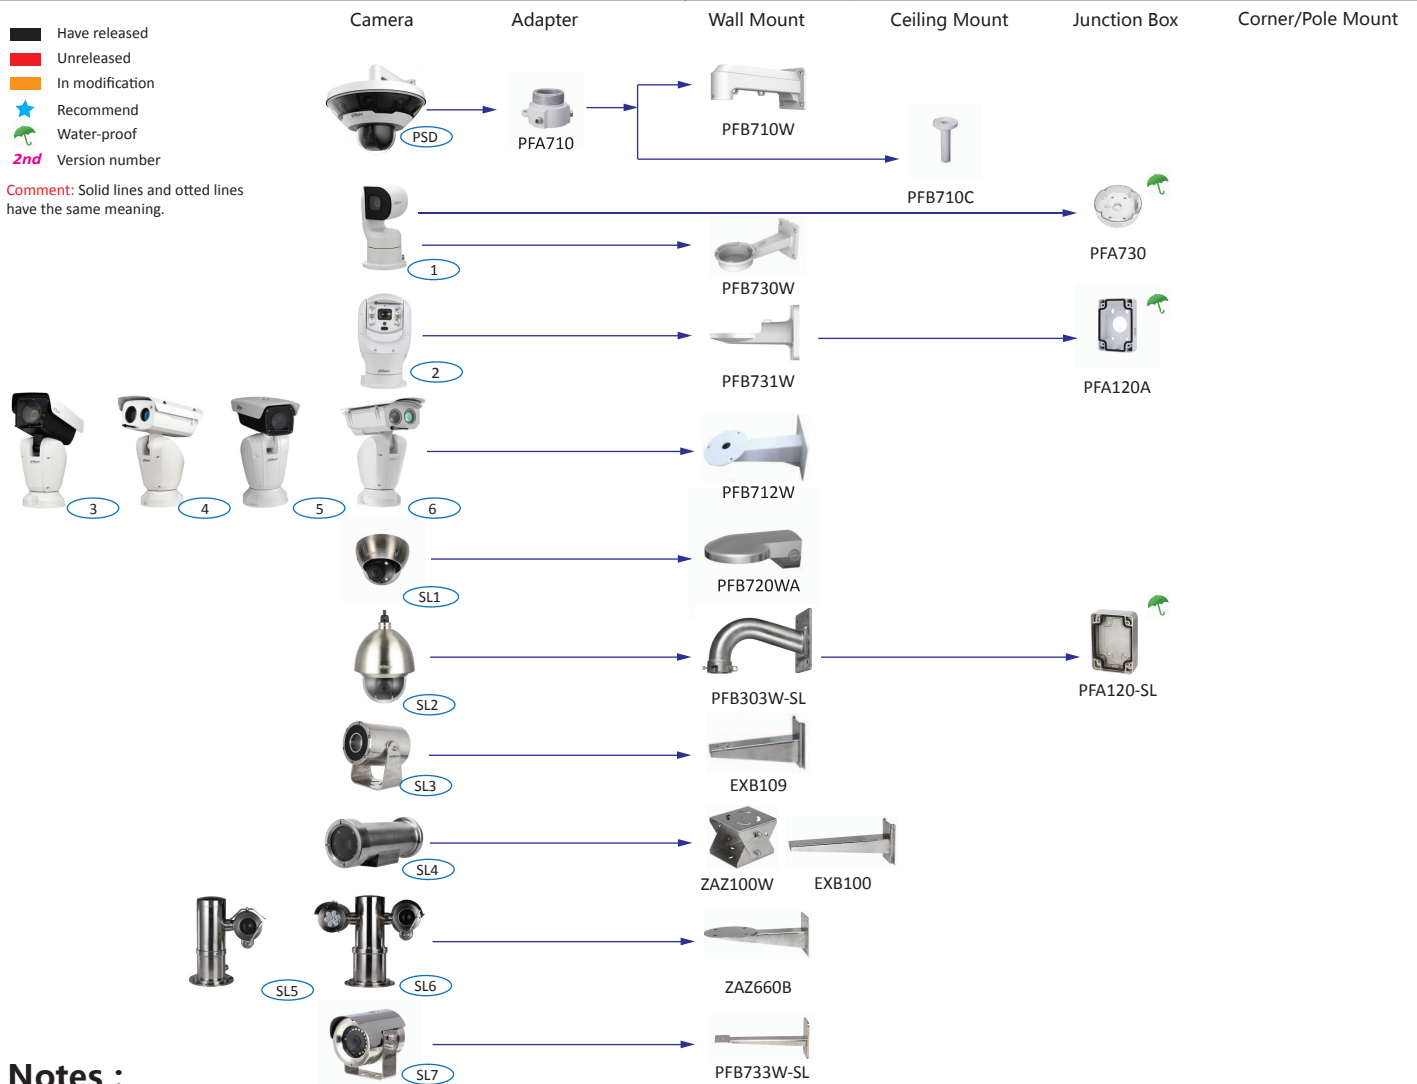

Notes :

1. PTZ dome cameras have the **standard configurations**, and the configurations have been as follows.

Selection of Thermal series cameras

Shape	Thermal Series
BF1	TPC-BF5400/5600(-T)
BF2	TPC-BF2120(-T)
SD2	TPC-SD8420/8620(-T)

Notes :

1. PTZ dome cameras have the **standard configurations**, and the configurations have been as follows.

Shape	ITC
ITC1	ITC237-PW1B-IRZ, ITC217-PW1B-IRLZ
ITC2	ITC237-PU1B-L, ITC237-PU1B-IR
ITC3	ITC217-PW1B-IRLZ10
ITC4	ITC602-RU1A, ITC302-RU1A, ITC206-RU1A, ITC235-TU1A
ITC5	ITC231-RU1A-IRL-VF1042

Selection of all-environment series cameras

Shape	Camera	Shape	Camera
	PSD8802-A180, PSD81602-A360		HDBW8232E-Z-SL
	PTZ1A225U-IRA-N		SD60230U-HNI-SL
	PTZ19240V-IRB-N, PTZ19240V-IRB-N-B PTZ19245U-IRB-N, PTZ19245U-IRB-N-B		SDZW2030U-SL
	PTZ12248V-IRB-N		EPC230U
	PTZ12248V-LR8-N		EPC230U-PTZ
	PTZ12230F-IRB-N		EPC230U-PTZ-IR
	PTZ12230F-LR8-N		SDZW2000T-SL

- Have released
- Unreleased
- In modification
- Recommend
- Water-proof
- 2nd Version number

Comment: Solid lines and dotted lines have the same meaning.

Notes :

1. PTZ dome cameras have the **standard configurations**, and the configurations have been as follows.