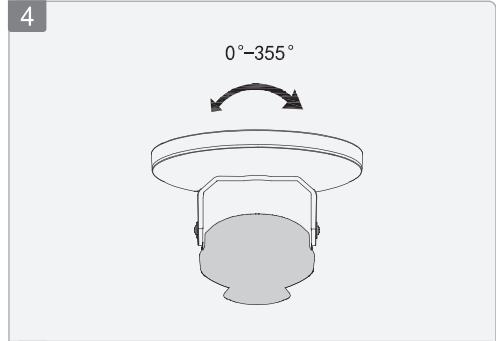

# HDCVI Dome Camera Installation Guide v1.0.2