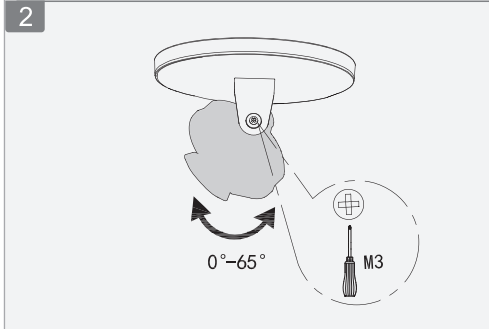

# HDCVI Dome Camera Installation Guide v1.0.2