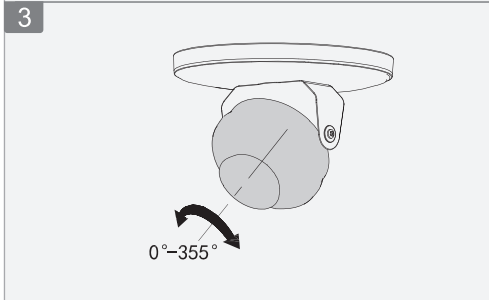

# HDCVI Dome Camera Installation Guide v1.0.2