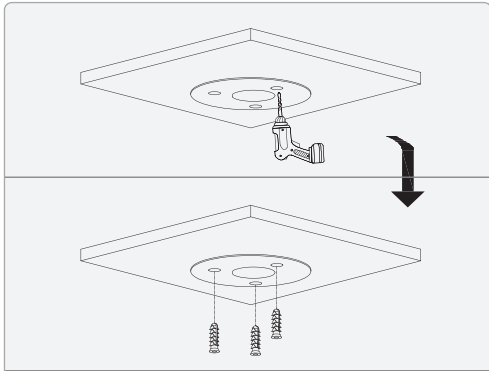

# HDCVI Dome Camera Installation Guide v1.0.2