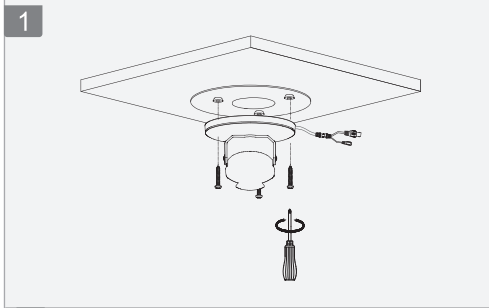

# HDCVI Dome Camera Installation Guide v1.0.2