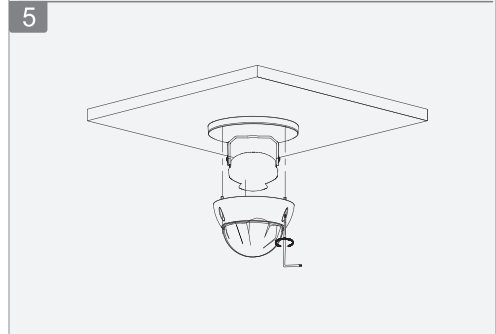

# HDCVI Dome Camera Installation Guide v1.0.2