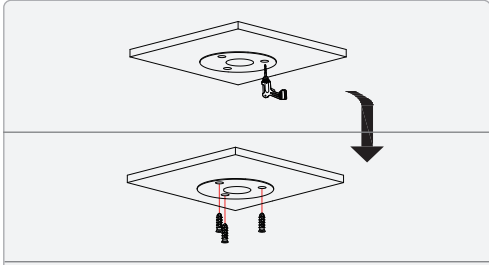

# HDCVI Eyeball Camera Installation Guide v1.0.3