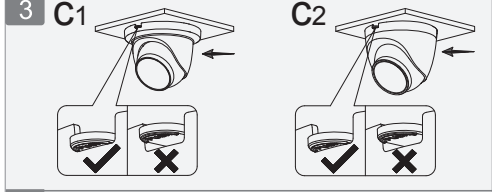

HDCVI Eyeball Camera Installation Guide v1.0.3

A

B

C