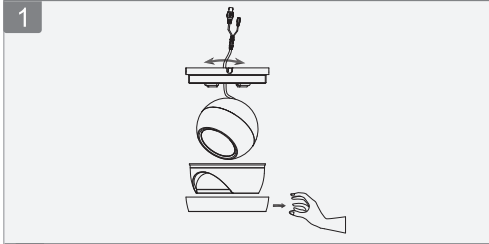

HDCVI Eyeball Camera Installation Guide v1.0.3

A

B

C